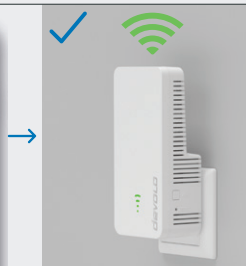

# Installation devolo WiFi 6 Repeater 3000

*devolo*

A.1

devolo Home Network App

A.2

i

[www.devolo.global/support/downloads](http://www.devolo.global/support/downloads)

i