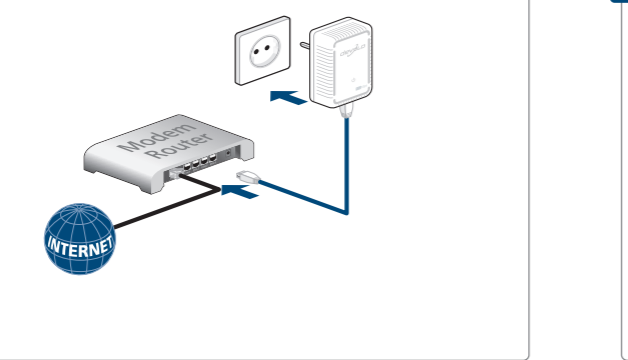

devolo AG
Charlottenburger Allee 60
52068 Aachen
Germany

Engineered in Germany
www.devolo.com

43290/1112

www.devolo.com/dlan500duo

dLAN® 500
duo

Installation

1

2