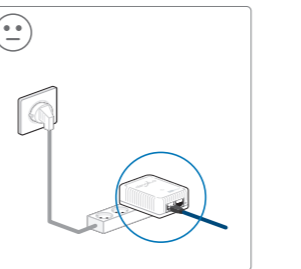

devolo AG
Charlottenburger Allee 60
52068 Aachen
Germany

Engineered in Germany
www.devolo.com

43290/1112

www.devolo.com/dlan500duo

dLAN® 500
duo

Installation

1

2