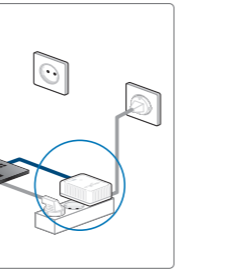

devolo AG
Charlottenburger Allee 60
52068 Aachen
Germany

Engineered in Germany
www.devolo.com

43290/1112

www.devolo.com/dlan500duo

dLAN® 500
duo

Installation

1

2