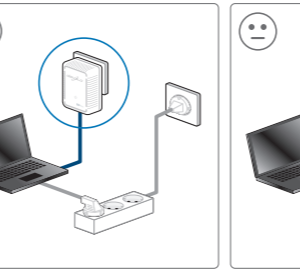

devolo AG
Charlottenburger Allee 60
52068 Aachen
Germany

Engineered in Germany
www.devolo.com

43290/1112

www.devolo.com/dlan500duo

dLAN® 500
duo

Installation

1

2