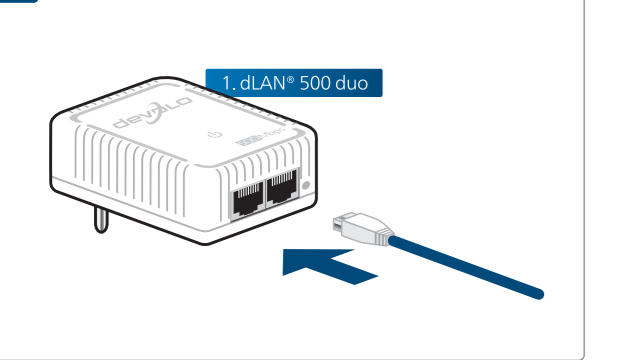

devolo AG
Charlottenburger Allee 60
52068 Aachen
Germany

Engineered in Germany
www.devolo.com

43290/1112

www.devolo.com/dlan500duo

dLAN® 500
duo

Installation

1

2